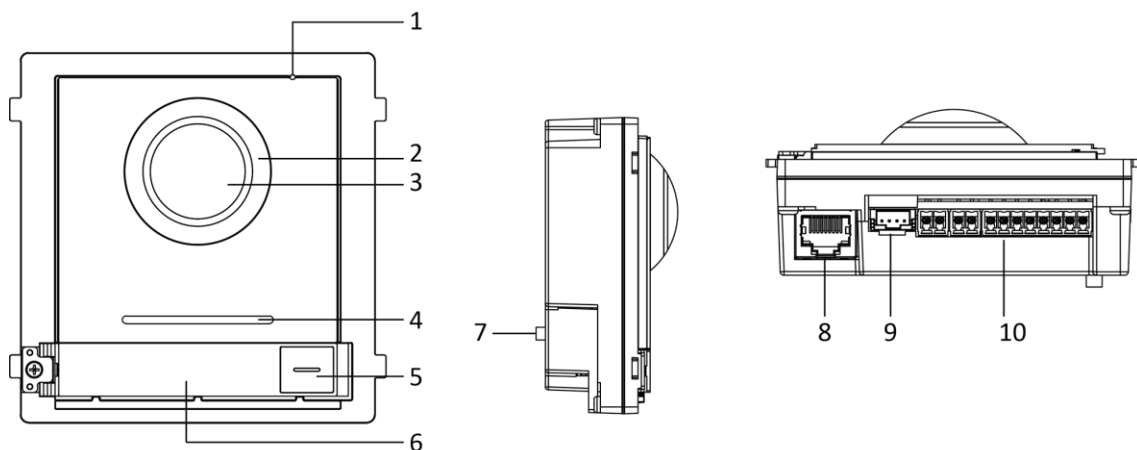

Audio parameters	WDR	Supported
	Anti-flicker	50 Hz, 60 Hz
	Field of view	Horizontal : 180° Vertical : 96°
	Audio input	Built-in omnidirectional microphone
	Audio output	Built-in omnidirectional (more than 85 dB within 20 cm)
	Audio compression standard	G.711 U
	Audio compression rate	64 Kbps
	Audio quality	Noise suppression and echo cancellation
Light supplement	Light supplement mode	IR supplement
Network parameters	Ethernet	10/100 Mbps self-adaptive Ethernet
	Network protocol	TCP/IP, RTSP
Alarm parameters	Tampering alarm	1
	Module-connecting	1
Interfaces	I/O input	4
	Debug	1
	Relay	2 (30 V, 1 A)
	Physical button	1
	Power supply	12 VDC/PoE (IEEE 802.3af)
General	Power consumption	≤10 W
	Working temperature	- 40 °C to 60 °C (- 40 °F to 140 °F)
	Working humidity	10% to 95%
	IP protection level	IP65
	Installation	Flush mounting, surface mounting
	Dimensions (W × H × D)	98 mm × 99.8 mm × 43.9 mm (3.86" × 3.93" × 1.73")

Typical Application

Physical Interface

Indoor Station

No.	Description	No.	Description
1	Screen	5	TF Card Slot
2	Microphone	6	Alarm Terminal
3	Network Interface	7	Reserved
4	Loudspeaker	8	Power Terminal

Door Station